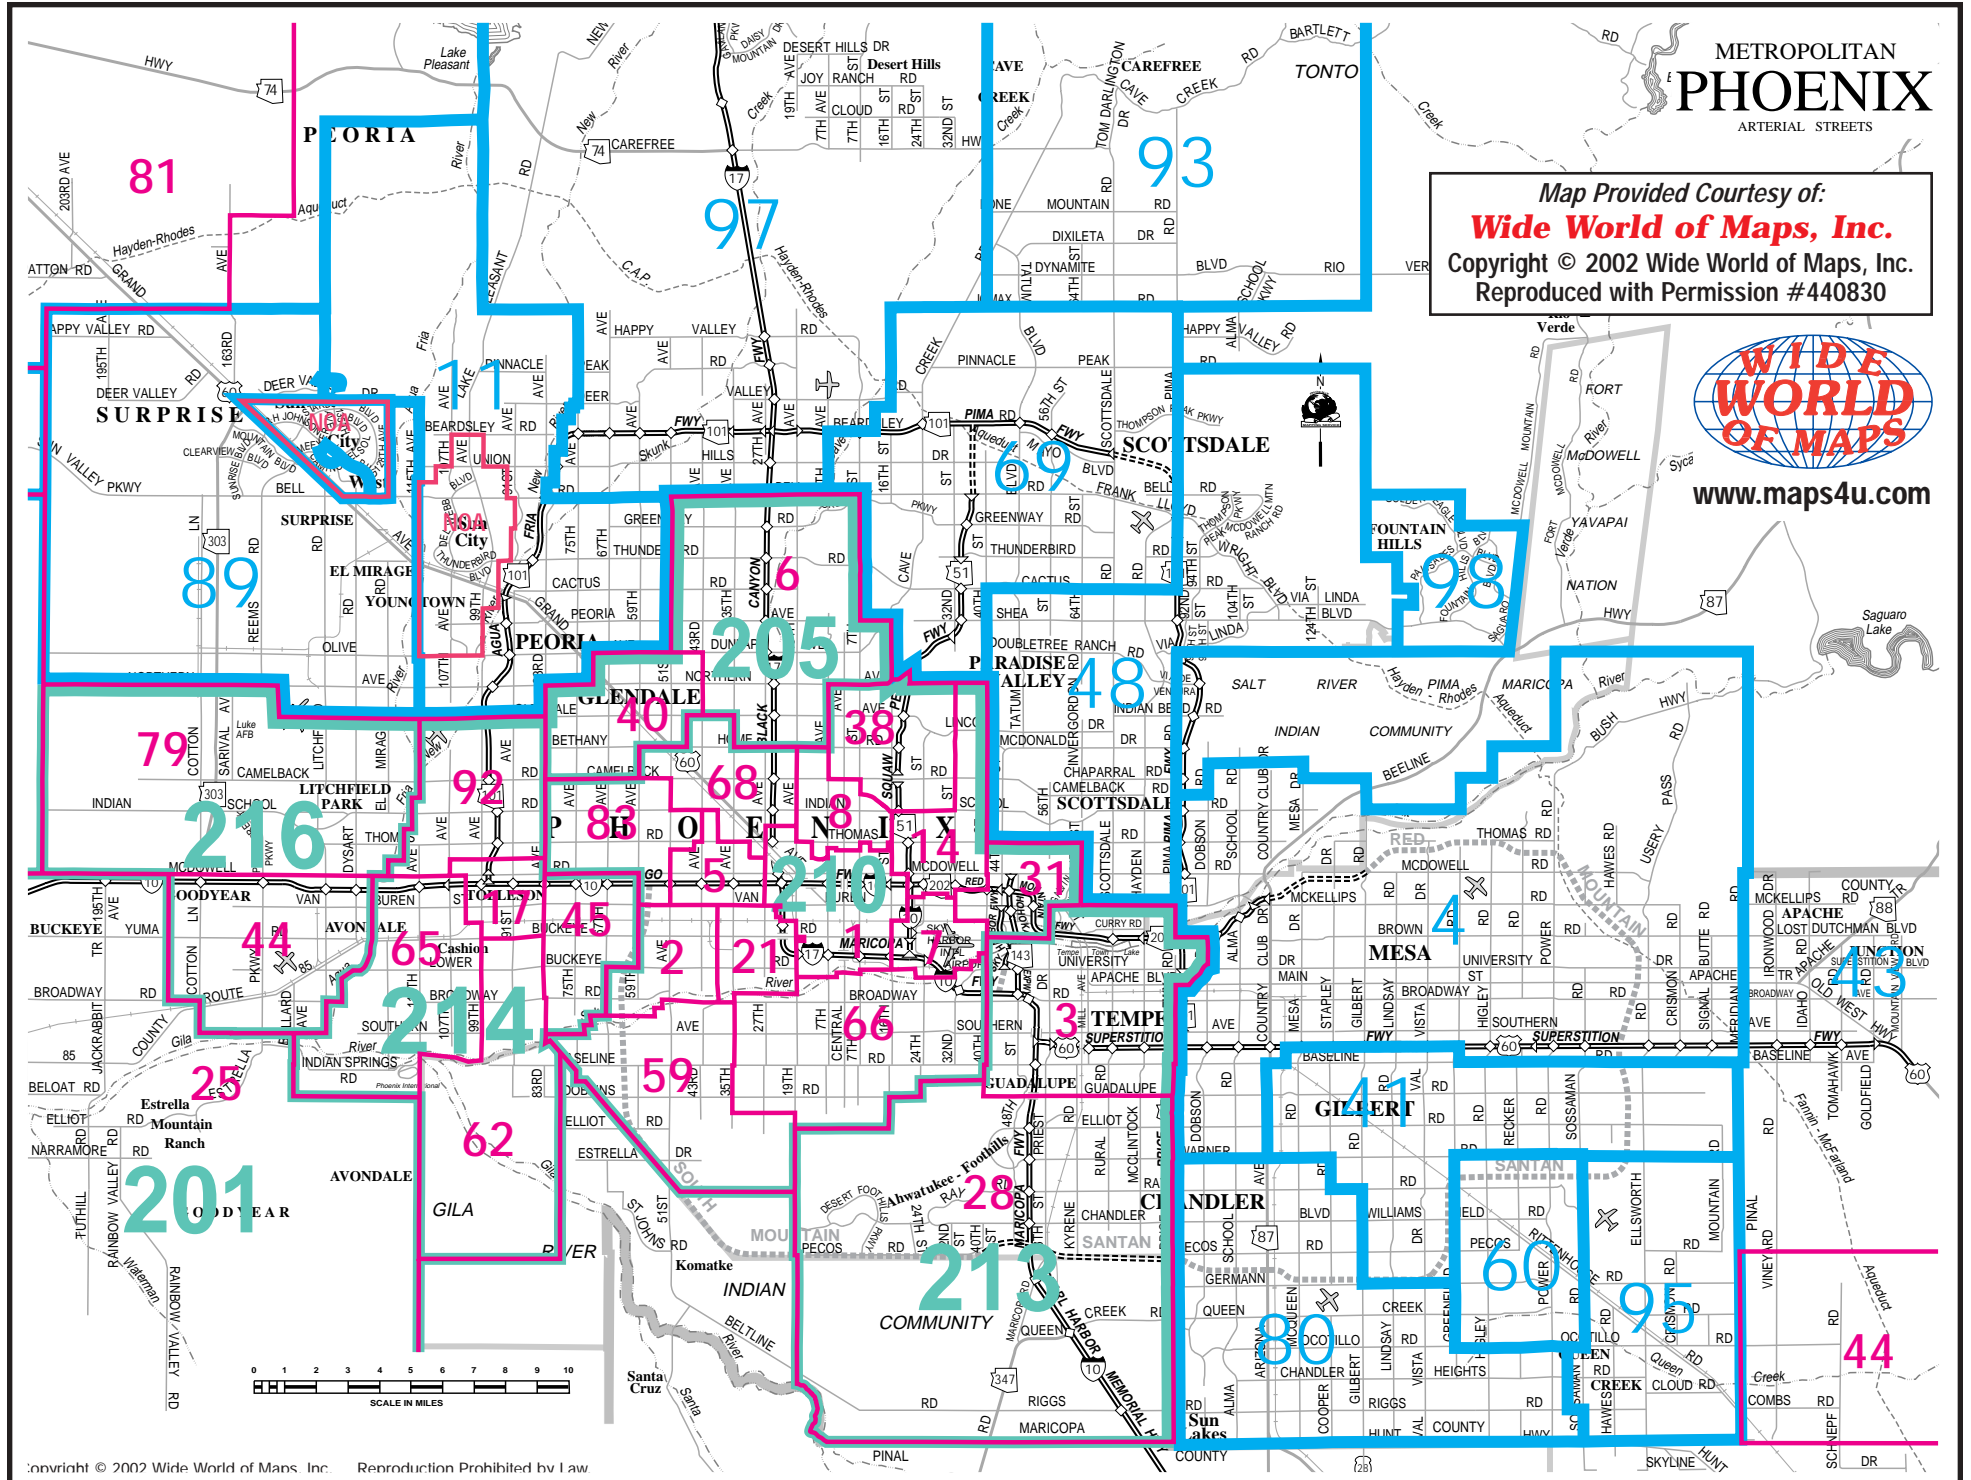

SCHOOL DISTRICT ZONES

ELEMENTARY SCHOOL DISTRICTS

79

1 Phoenix	25 Liberty	62 Union
2 Riverside	28 Kyrene	65 Littleton
3 Tempe	31 Balsz	68 Alhambra
5 Isaac	38 Madison	79 Litchfield
6 Washington	40 Glendale	Park
7 Wilson	44 Avondale	81 Nadaburg
8 Osborn	44 J.O. Combs	83 Cartwright
14 Creighton	(Pinal Co.)	92 Pendergast
17 Tolleson	45 Fowler	
21 Murphy	59 Laveen	

HIGH SCHOOL DISTRICTS

210

301 Buckeye Union	213 Tempe Union
205 Glendale Union	214 Tolleson Union
210 Phoenix Union	216 Agua Fria Union

UNIFIED SCHOOL DISTRICTS

95

4 Mesa	80 Chandler
11 Peoria	89 Dysart
41 Gilbert	93 Cave Creek
43 Apache Junction	95 Queen Creek
48 Scottsdale	97 Deer Valley
60 Higley	98 Fountain Hills
69 Paradise Valley	

NON-ORGANIZED AREAS

NOA

Map Provided Courtesy of:
Wide World of Maps, Inc.
Copyright © 2002 Wide World of Maps, Inc.
Reproduced with Permission #440830